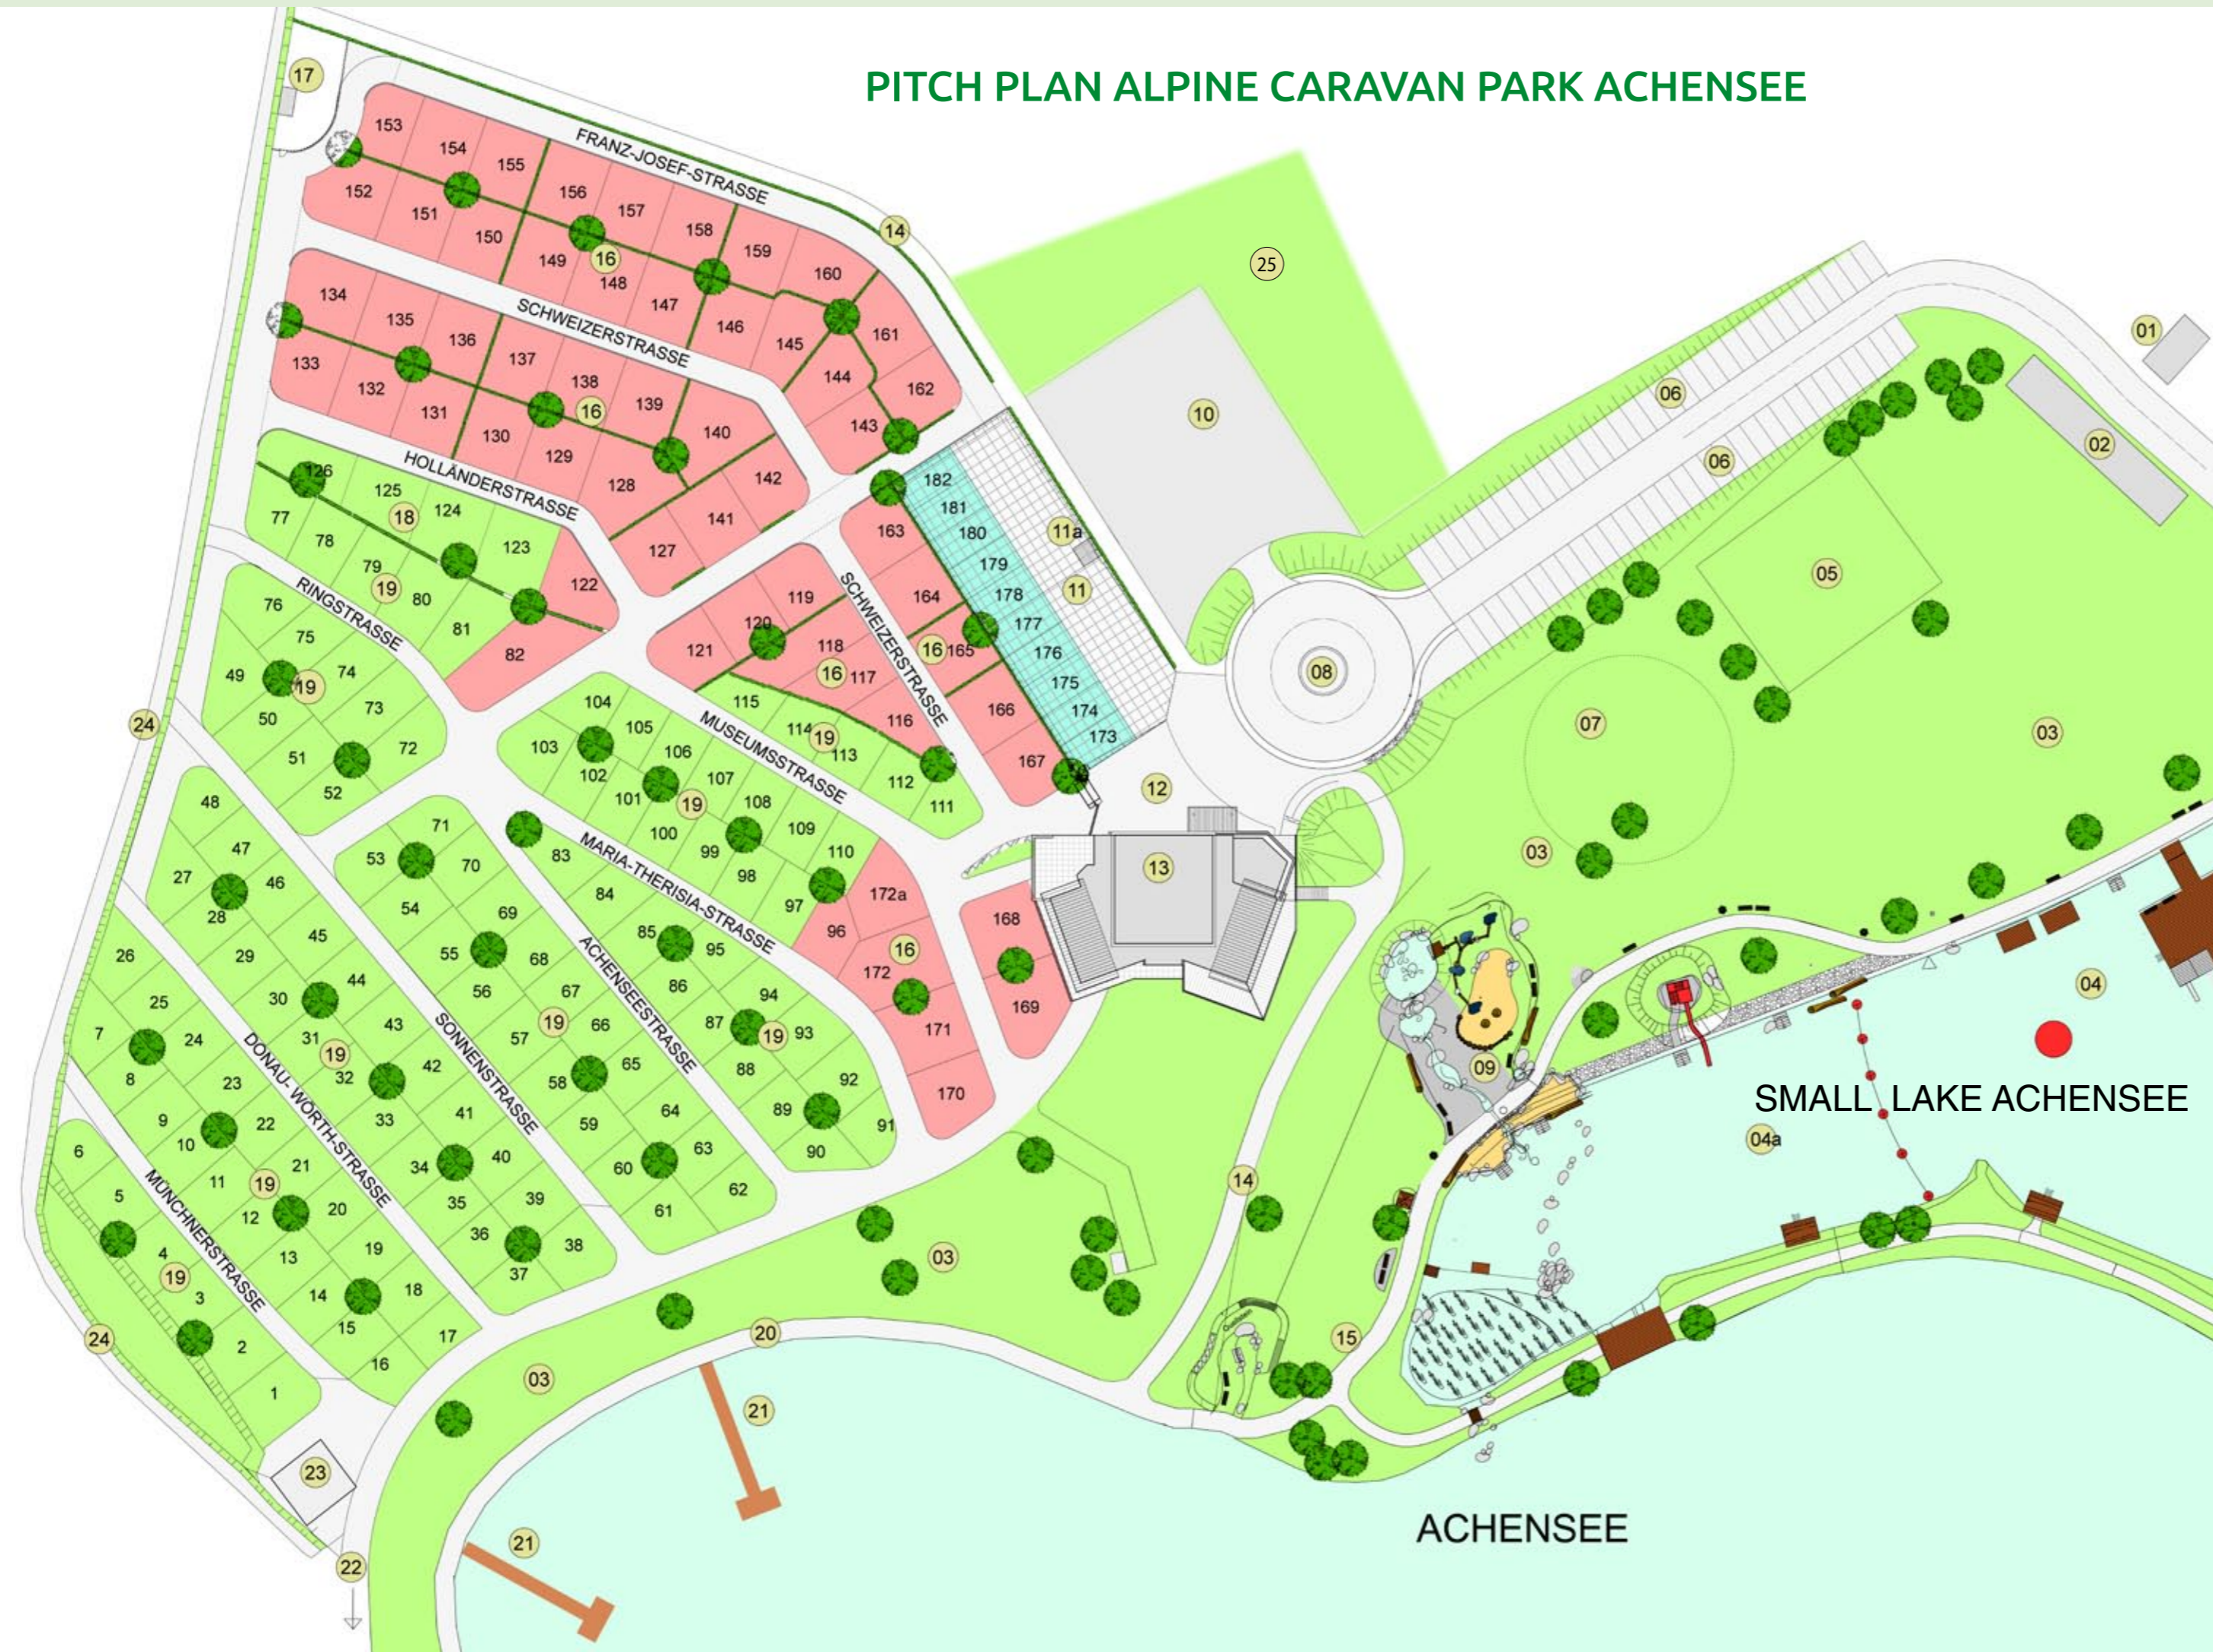

PITCH PLAN ALPINE CARAVAN PARK ACHENSEE

- 01 Museum "Sixten"
- 02 Kiosk
- 03 Lawn with beach
- 04 Small lake Achensee, swimmer area
- 04a Small lake Achensee, non-swimmer area
- 05 Beachvolleyball court
- 06 Parking for visitors
- 07 Children's adventure play park
- 08 Roundabout
- 09 Children's adventure water park
- 10 Expansion for parking
- 11 Caravan port
- 11a Waste disposal for caravans
- 12 Main driveway with forecourt
- 13 Central and sanitary facilities building
- 14 Footpath "Gaisalm"
- 15 Footpath "small lake Achensee"
- 16 Premium pitches
- 17 Gas deposit
- 18 Tent area
- 19 Standard pitches
- 20 Panorama footpath "Achensee"
- 21 Dock for boats
- 22 Swimming area for dogs
- 23 Recycling deposit
- 24 Panorama footpath "Camping"
- 25 Meadow, not parceled